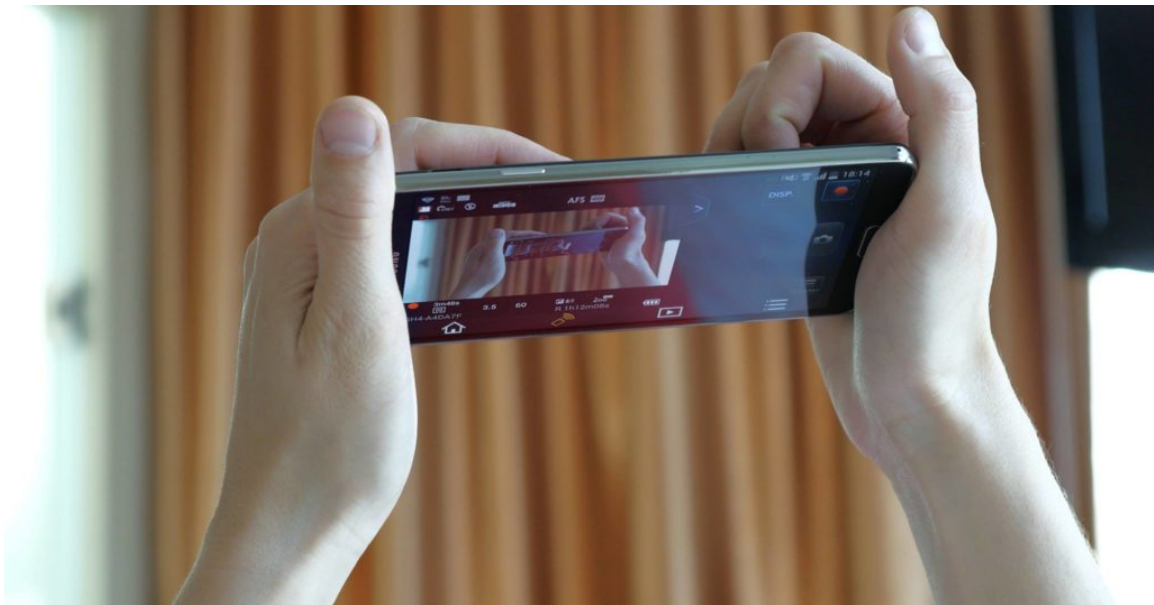

Neunforf, Henry and Cassone, Sarah. "Editors' Picks: 8 Things to See in New York This Week", Artsy, October 17, 2016. (Online)

On View

Editors' Picks: 8 Things to See in New York This Week

Mark your calendars.

Sarah Cascone, October 17, 2016

Friday, October 21 – Sunday, November 20

Anna K.E. and Florian Meisenberg *Late Checkout* (2016). Photo: SIGNAL via Facebook.

8. Anna K.E. and Florian Meisenberg, "Late Checkout" at SIGNAL

Presenting a site-specific collaborative installation, artists Anna K.E. and Florian Meisenberg will show a series of videos shot in a variety of different transitional locations in New York City at the Bushwick-based gallery SIGNAL. The exhibition will serve as an introduction to the duo's upcoming collaborative project *Electric Forest*.

Location: SIGNAL, 260 Johnson Ave., Brooklyn

Price: Free

Time: Opening reception, 7:00 p.m. – 10:00 p.m.

—*Henri Neuendorf*